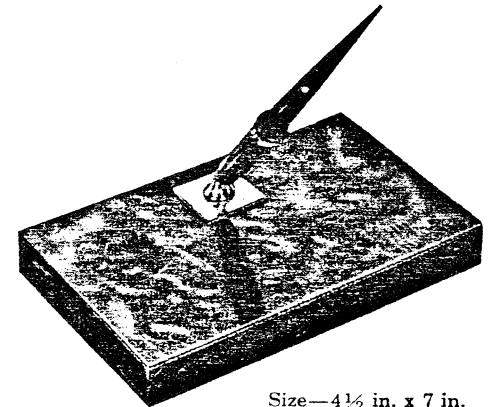

Size—4½ in. x 7 in.

—AS ILLUSTRATED—

25J
Jet Crystal
With 92SD White Dot Pen
$25.00
With RL4D
Stratowriter **$23.00**
With 55D
Sheaffer Pen **$20.50**

25M
Mexican Onyx
With B92SD White Dot Pen
$25.00
With RL4D Stratowriter
and Metal Socket **$25.00**
With B55D
Sheaffer Pen **$20.50**

25I (Illustrated)
Italian Marble
With 92SD White Dot Pen
$25.00
With RL4D Stratowriter
and Metal Socket **$25.00**
With 55D
Sheaffer Pen **$20.50**

—WITH NAMEPLATE—

25J-NP
Jet Crystal
With 92SD White Dot Pen
$27.50
With RL4D
Stratowriter **$25.50**
With 55D
Sheaffer Pen **$23.00**

25M-NP
Mexican Onyx
With B92SD White Dot Pen
$27.50
With RL4D Stratowriter
and Metal Socket **$27.50**
With B55D
Sheaffer Pen **$23.00**

25I-NP
Italian Marble
With 92SD White Dot Pen
$27.50
With RL4D Stratowriter
and Metal Socket **$27.50**
With 55D
Sheaffer Pen **$23.00**